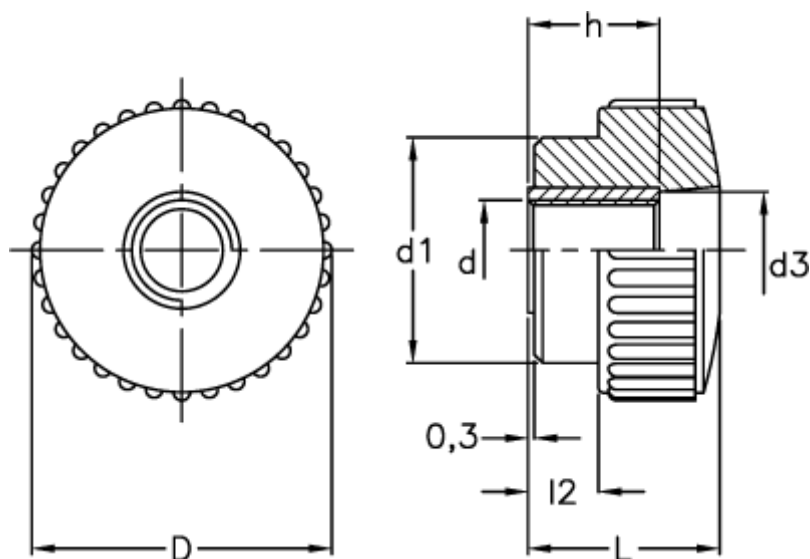

Article number: 2302002411

Description: E+G Knurled grip knob
B.193/25 FP-M6

Measures

D	= 26
d1	= 19
d3	= 10
d 6H	= M6
h	= 15
L	= 18.0
l2	= 6